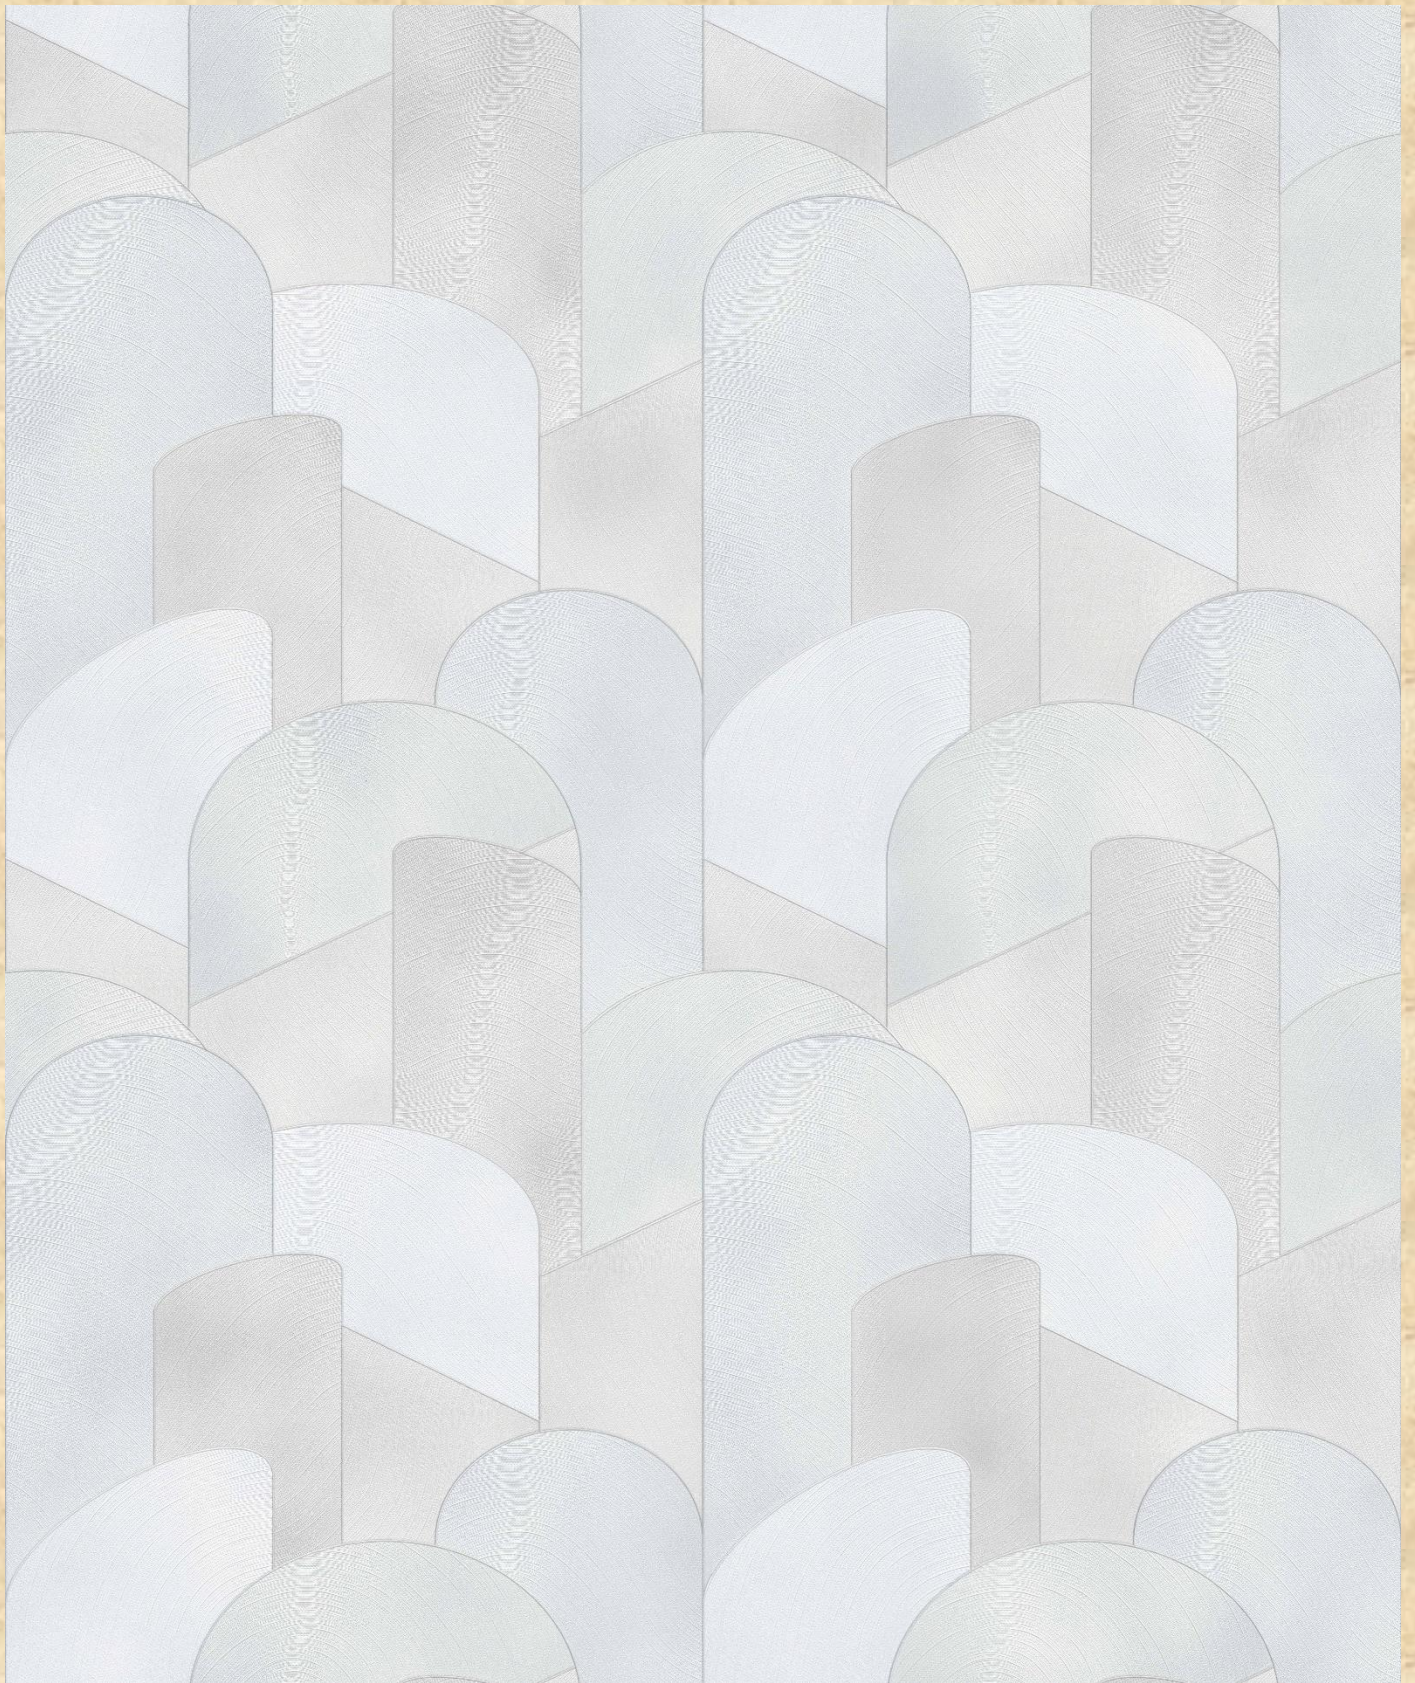

MADE IN GERMANY: - 1055-31

- wallpapers with passion -

ELLE
DECORATION