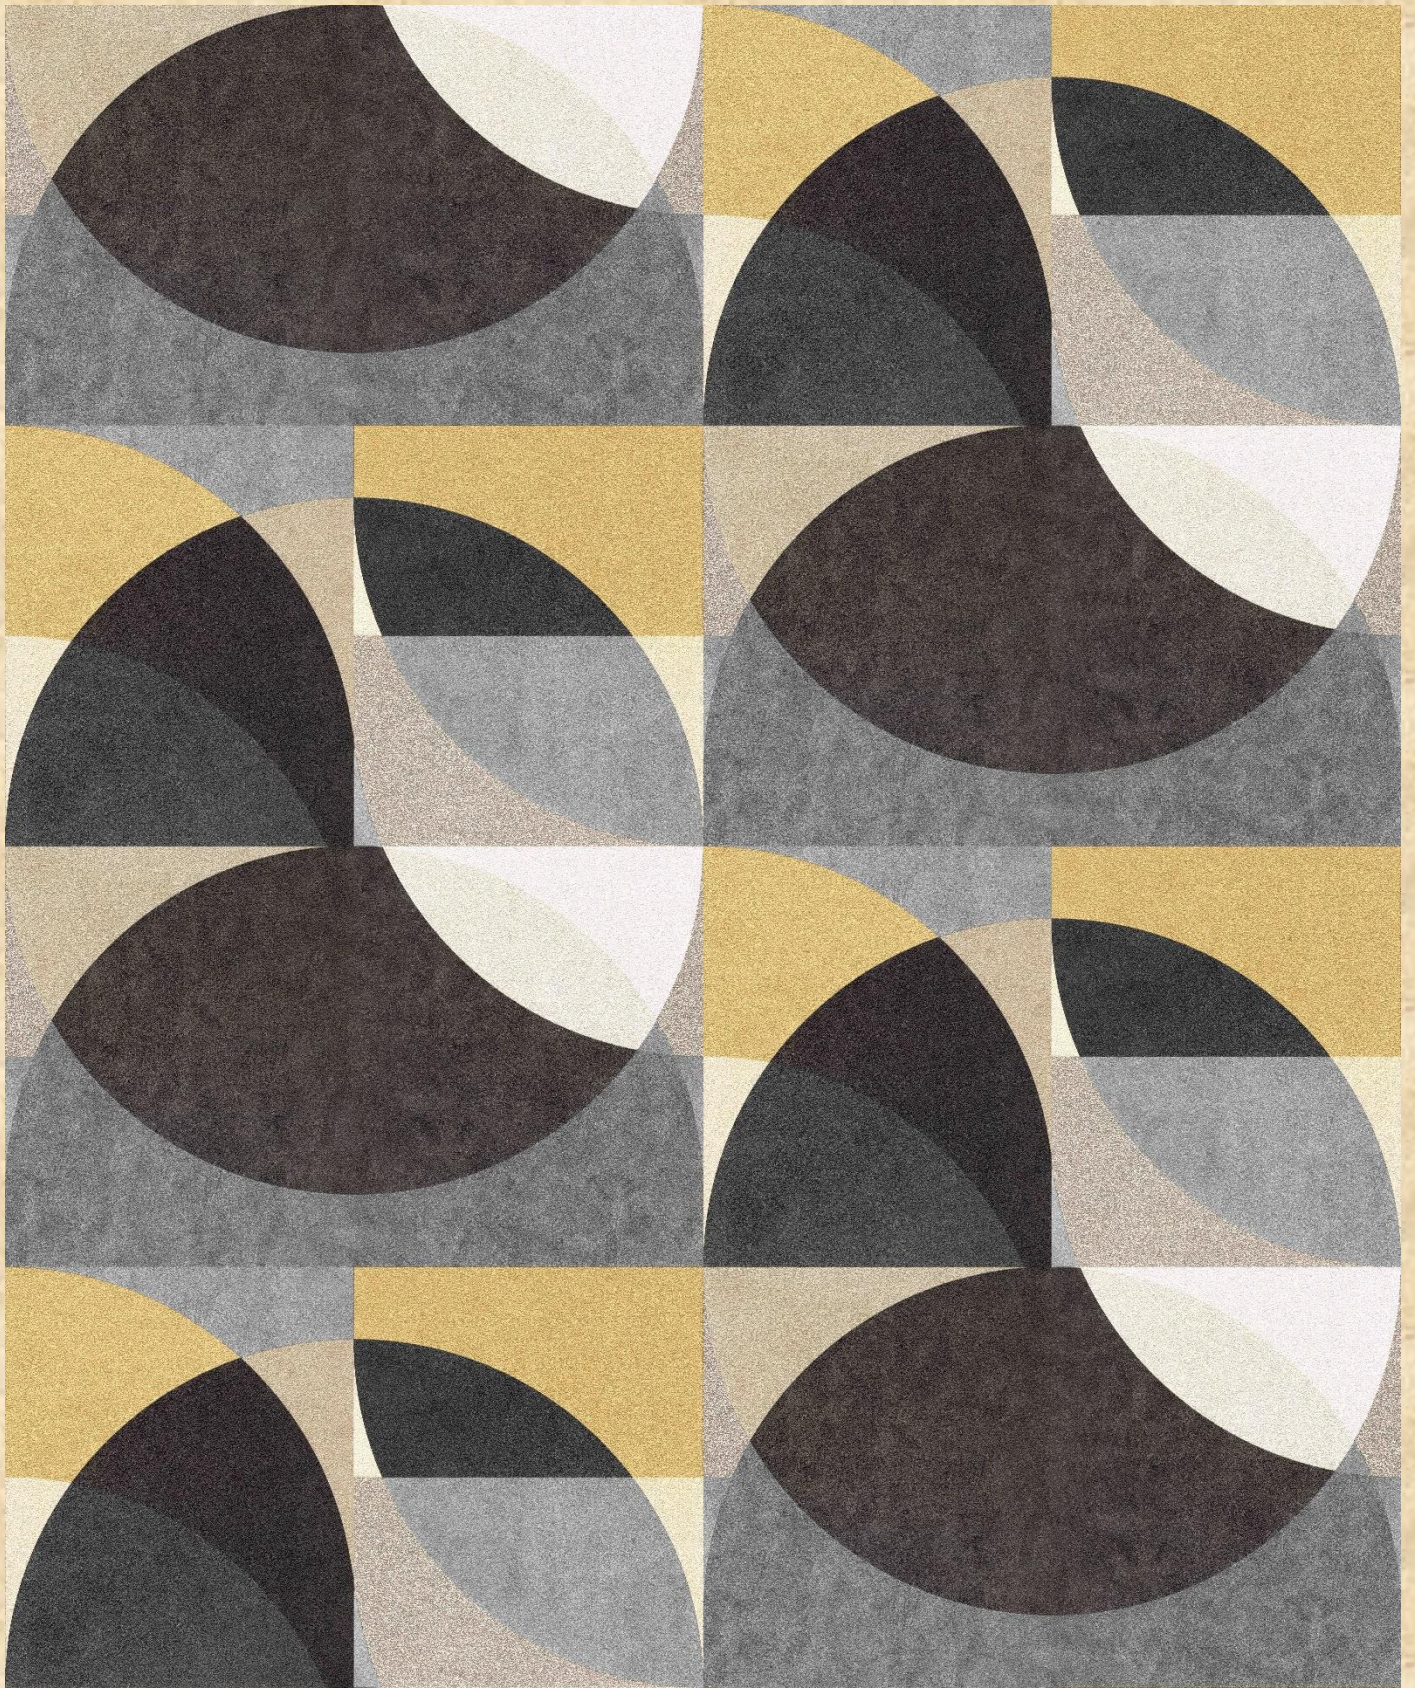

MADE IN GERMANY: - DESIGN NO 10150-15 (AVAILABLE IN CUT LENGTH ALSO).

- *wallpapers with passion* -

ELLE
DECORATION