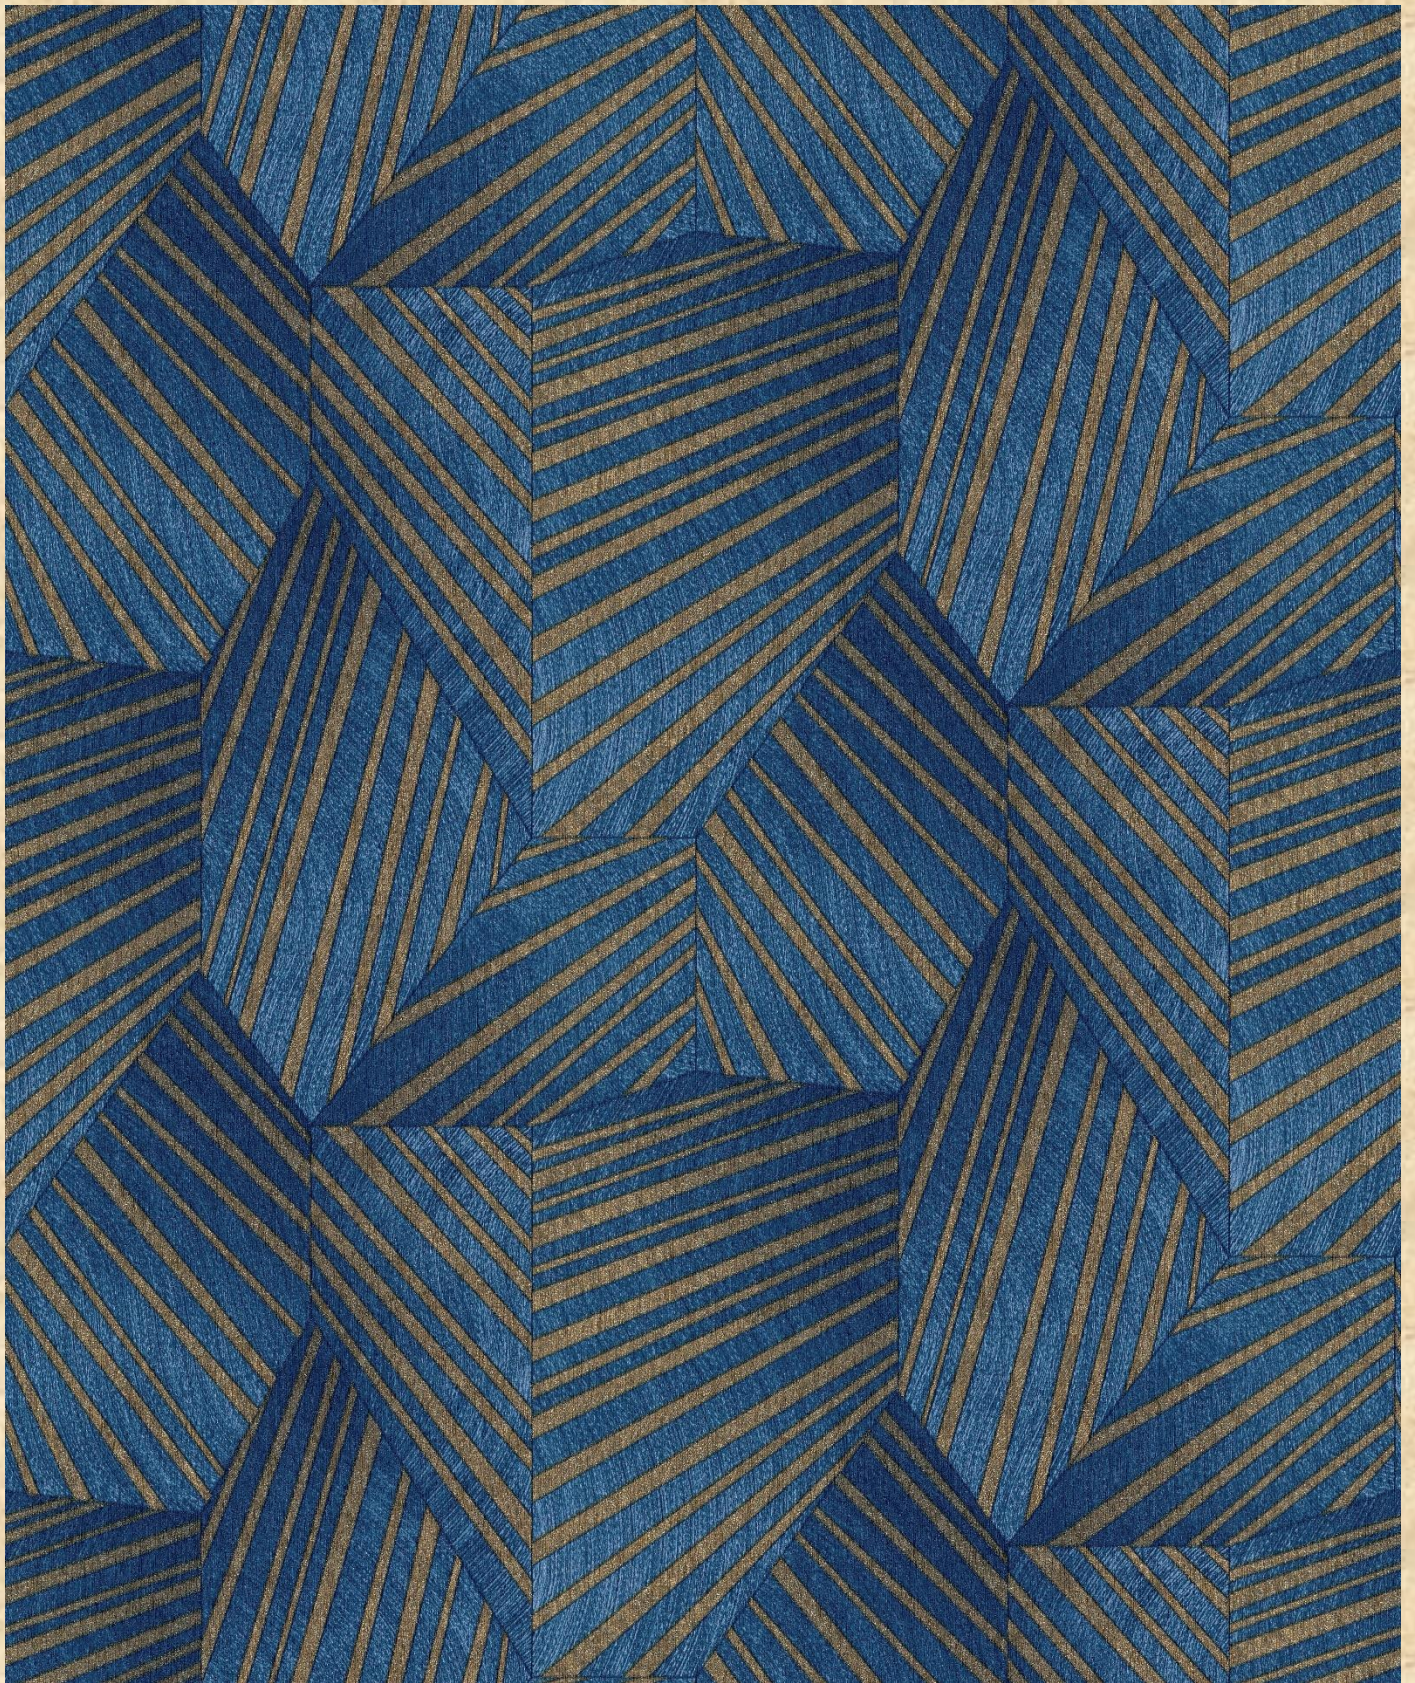

MADE IN GERMANY: - 10152-08

- *wallpapers with passion* -

E L L E
DECORATION