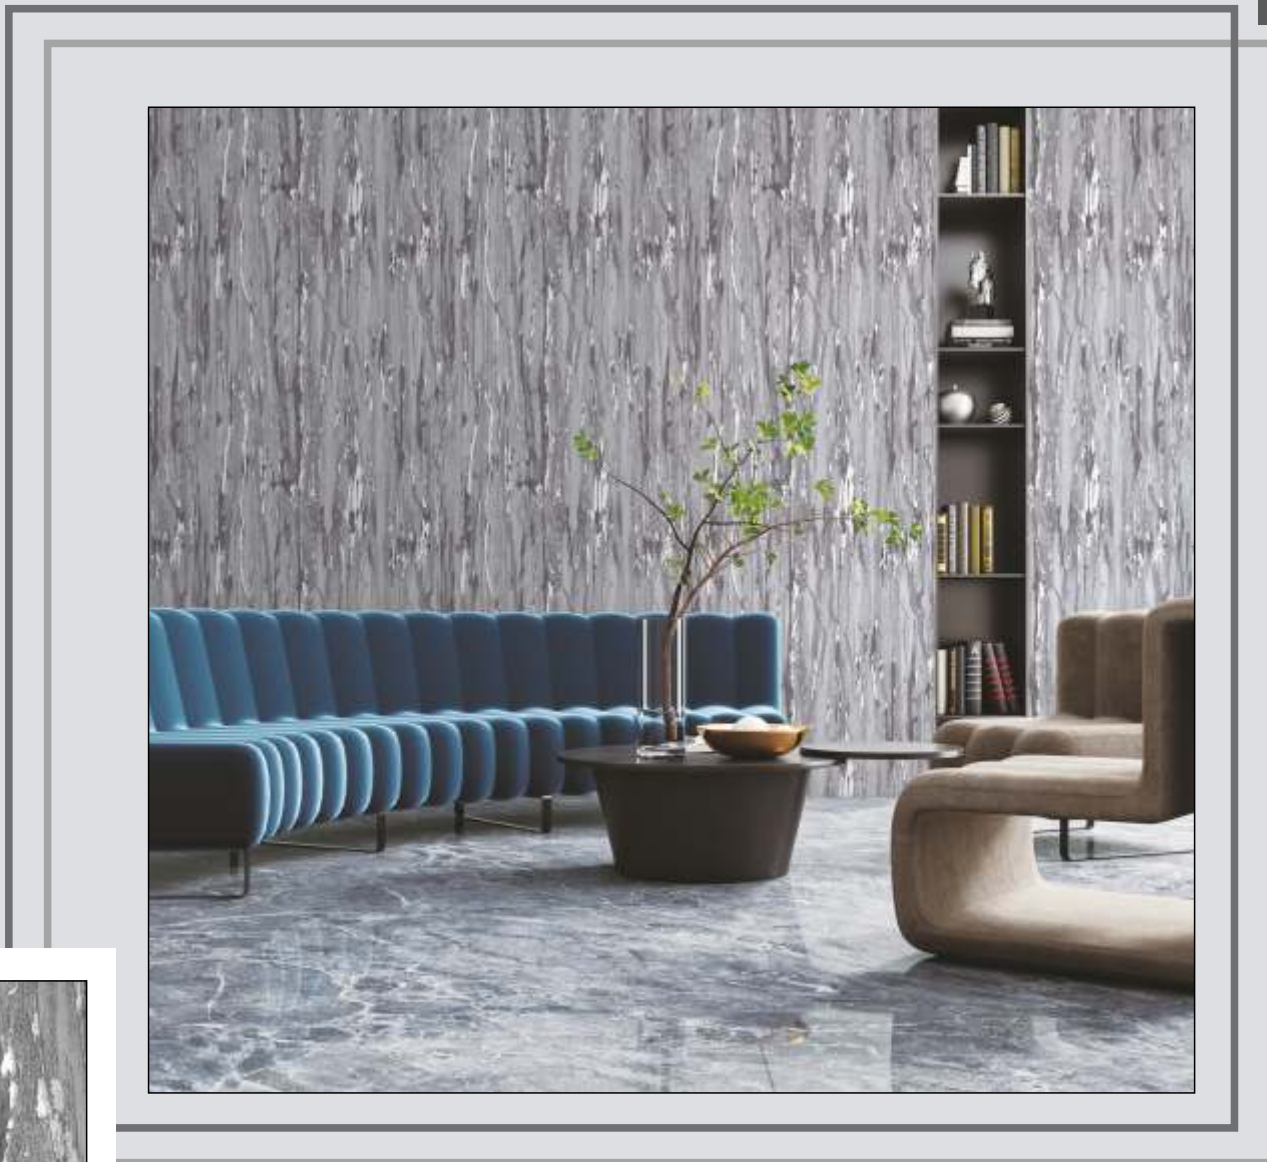

Sienna

THE FOIL COLLECTION

SI 501

STC®
WALLPAPER