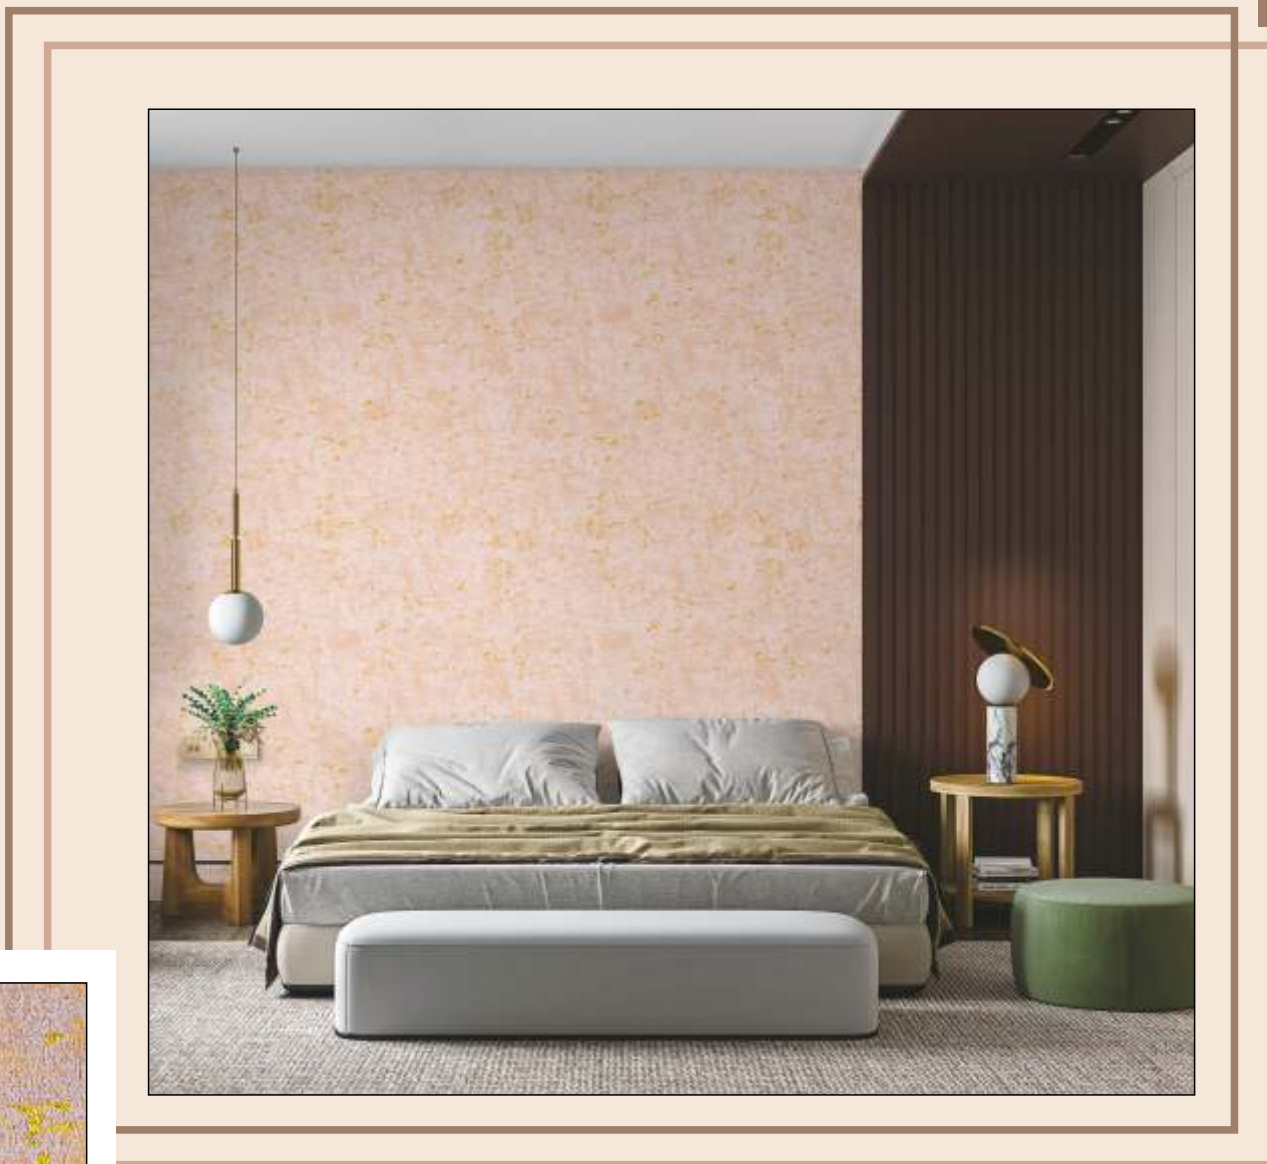

Sienna

THE FOIL COLLECTION

SI 513

STC®
WALLPAPER