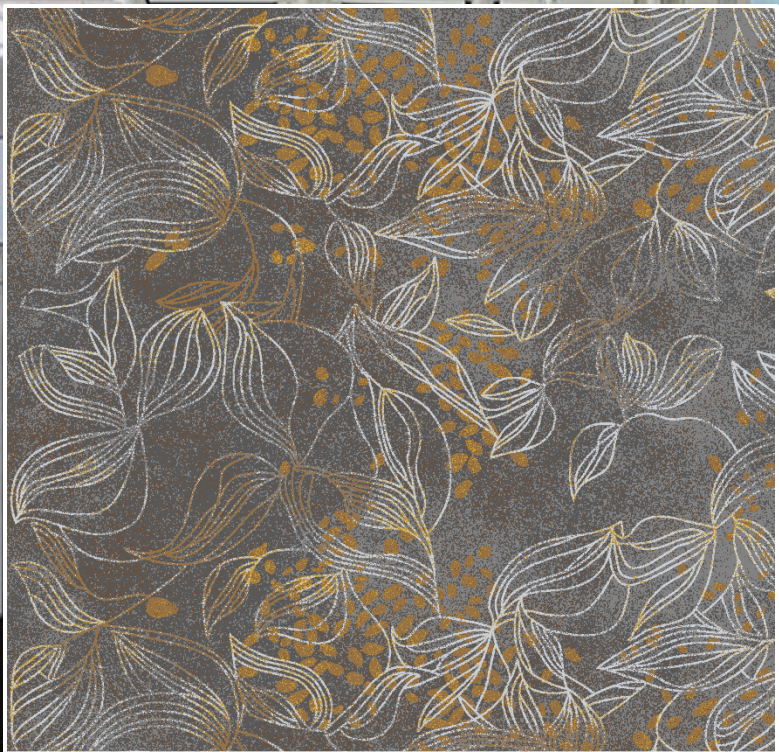

A full-page background image of a landscape painting in a fresco style. The scene depicts a body of water in the middle ground, with rolling hills or mountains in the distance. The foreground shows a sandy or grassy bank with wavy, layered brushstrokes in shades of beige, cream, and light blue. The sky is filled with soft, blended colors of blue, purple, and yellow, suggesting a sunset or sunrise. The overall texture is thick and painterly, with visible brushwork and some cracking in the paint.

Hego™ | BASICS

Fresco

Infused with the latest colour and commercial interiors trends, The Fresco collection by Hego brings together the creative talents of our designers and the valuable insights of our incredible clients, in a collection of durable, nylon carpets.

A high-specification, high-performing tufted nylon with many commercial applications including public spaces, corridors, suites, meeting spaces and boutique hotels.

3100- ROYAL INDIGO

Hego

Hego

3100- ROYAL INDIGO

3101- STEEL GREY

Hego™

Hego[™]

3101- STEEL GREY

3102- DENIM BLUE

Hego™

3102- DENIM BLUE

3103- CARIBBEAN SEA