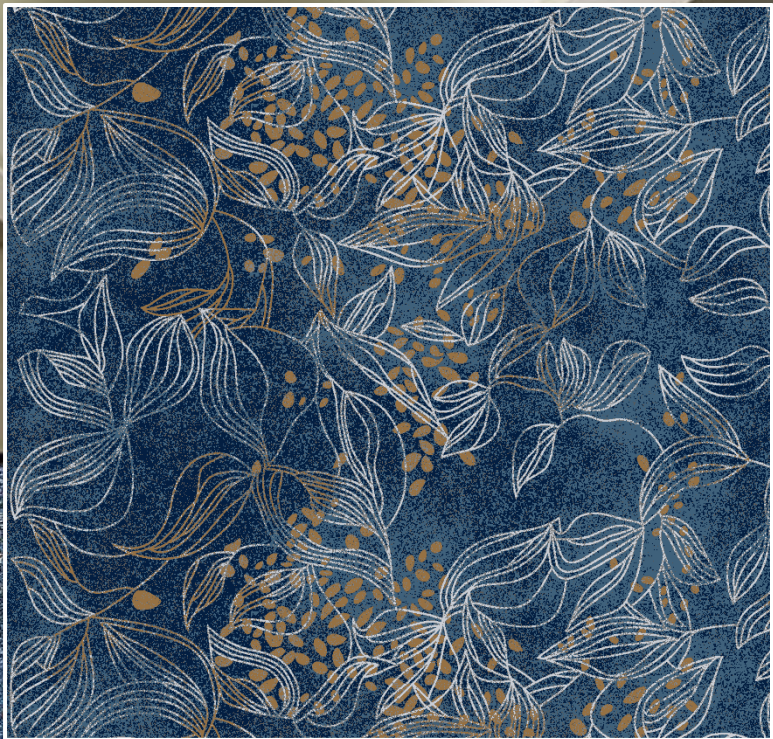

A full-page background image of a landscape painting in a fresco style. The scene depicts a body of water in the middle ground, with rolling hills or mountains in the distance. The foreground shows a sandy or grassy bank with wavy, layered brushstrokes in shades of beige, cream, and light blue. The sky is filled with soft, blended colors of blue, purple, and yellow, suggesting a sunset or sunrise. The overall texture is thick and painterly, with visible brushwork and some cracking in the paint.

Hego™ | BASICS

Fresco

Infused with the latest colour and commercial interiors trends, The Fresco collection by Hego brings together the creative talents of our designers and the valuable insights of our incredible clients, in a collection of durable, nylon carpets.

A high-specification, high-performing tufted nylon with many commercial applications including public spaces, corridors, suites, meeting spaces and boutique hotels.

3100- ROYAL INDIGO

Hego

Hego

3100- ROYAL INDIGO

3101- STEEL GREY

Hego™

Hego[™]

3101- STEEL GREY

3102- DENIM BLUE

Hego™

3102- DENIM BLUE

3103- CARIBBEAN SEA