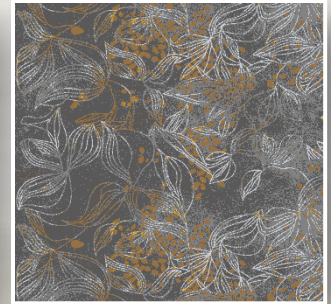

Technical Specifications

- Fiber - 100% Nylon (Fire Retardant)
- Construction - Nylon Printed - Loop / Mutli Scroll
- Gauge - 1/10 Gauge
- Pile Height - 4-5 mm
- Total Height - 5-6 mm
- Pile Weight - 500 GSM +/- 5%
- Total Weight - 1300 GSM +/-5%
- Backing - Felt Back
- Standard Roll Width - 4 Mtr.
- Standard Roll Length - 30 Mtr.