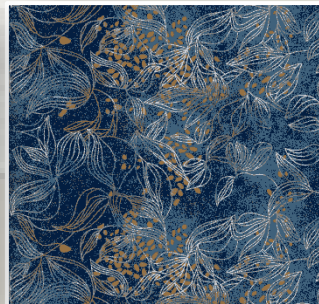

Technical Specifications

- Fiber - 100% Nylon (Fire Retardant)
- Construction - Nylon Printed - Loop / Mutli Scroll
- Gauge - 1/10 Gauge
- Pile Height - 4-5 mm
- Total Height - 5-6 mm
- Pile Weight - 500 GSM +/- 5%
- Total Weight - 1300 GSM +/-5%
- Backing - Felt Back
- Standard Roll Width - 4 Mtr.
- Standard Roll Length - 30 Mtr.