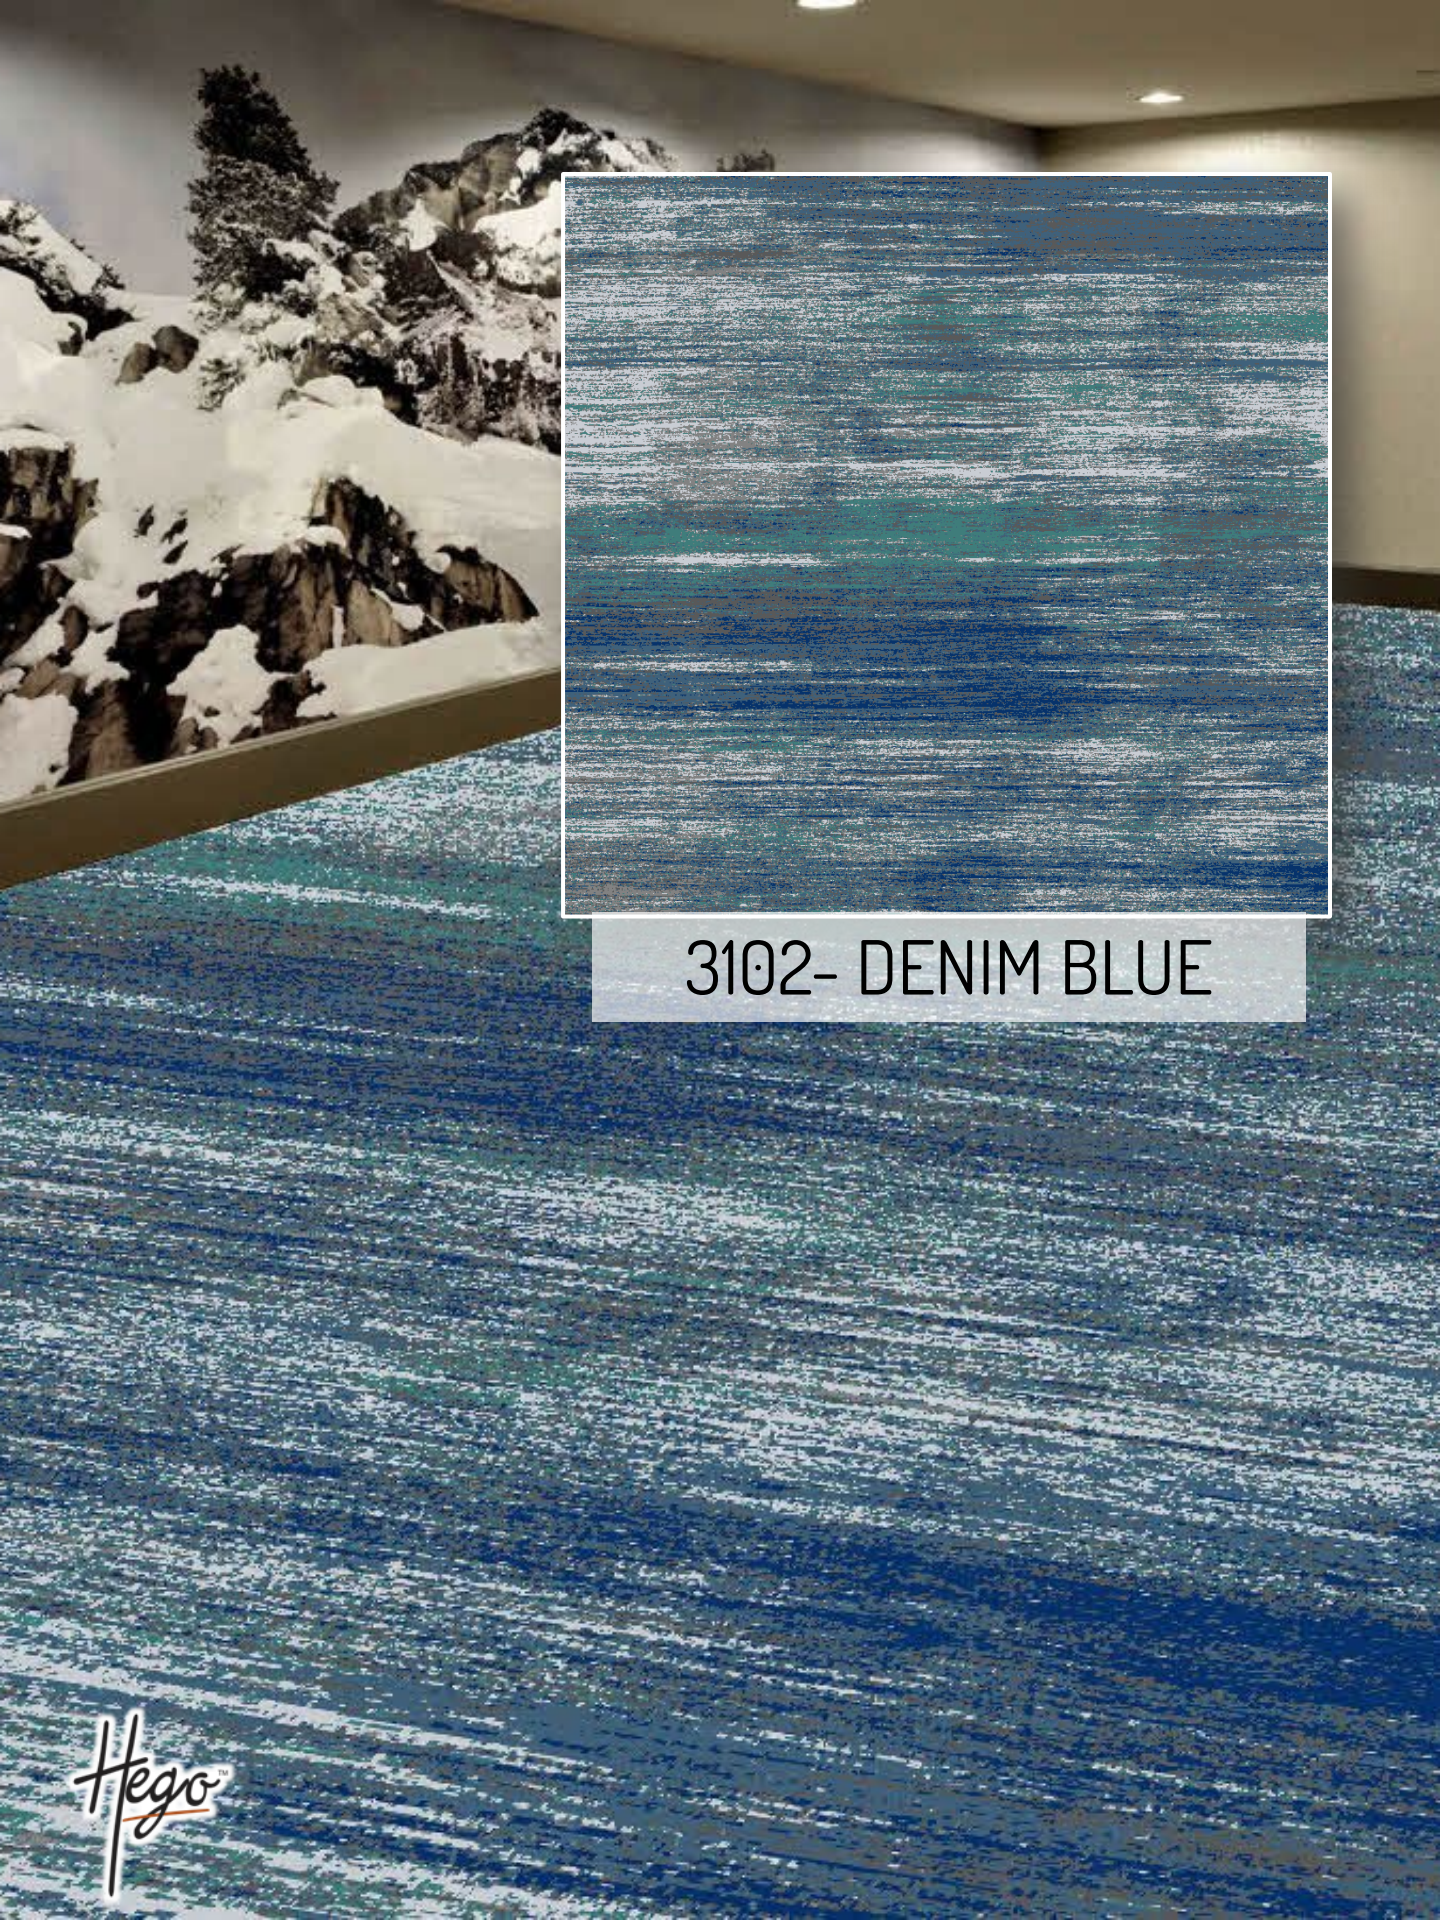

A full-page background image of a landscape painting in a fresco style. The scene depicts a body of water in the middle ground, with rolling hills or mountains in the distance. The foreground shows a sandy or grassy bank with wavy, layered brushstrokes in shades of beige, cream, and light blue. The sky is filled with soft, blended colors of blue, purple, and yellow, suggesting a sunset or sunrise. The overall texture is thick and painterly, with visible brushwork and some cracking in the paint.

3101- STEEL GREY

Hego™

Hego[™]

3101- STEEL GREY

3102- DENIM BLUE

Hego™

3102- DENIM BLUE

3103- CARIBBEAN SEA