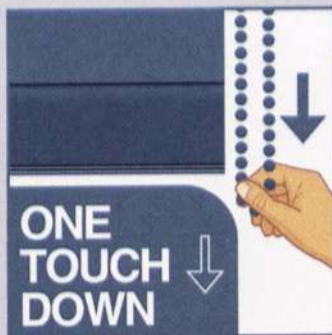

◆ Operating Systems

For your comfort and pleasure, Marvel provides wide range of operating systems for blinds.

01. Manual with standard Ball chain.

02. One Touch Down is a smart system in roman blinds wherein you just need to pull the operating chain, and the blind will start folding up on its own.

03. One Touch Up is a smart system in roller blinds wherein you just need to pull the operating cord, and the blind will roll up on its own.

04. In Automation, Marvel offer Blinds operated by remote or smart phone, which adds to your comfort and pleasure.