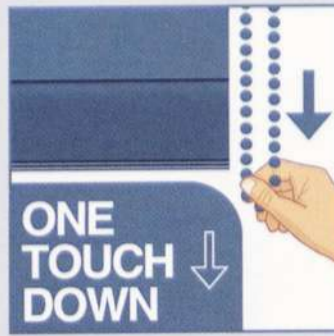

◆ Operating Systems

For your comfort and pleasure, Marvel provides wide range of operating systems for blinds.

01. Manual with standard Ball chain.

02. One Touch Down is a smart system in roman blinds wherein you just need to pull the operating chain, and the blind will start folding up on its own.