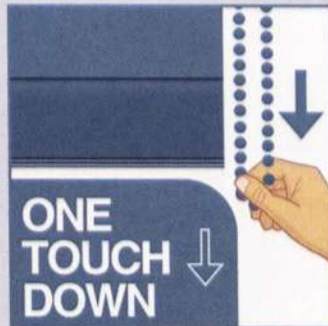

◆ Cassette and Fixing options

32 Plain Cassette

Decorative Cassette

Headrail

Direct Fix

Give your blinds a glamorous enhancement with a sleek cassette which is fitted at the top of the blinds, discreetly hiding the operating mechanism. You can modernize Roller blinds using plain cassette or matching fabric decorative cassette.

◆ Operating Systems

For your comfort and pleasure, Marvel provides wide range of operating systems for blinds.

01. Manual with standard Ball chain.

02. One Touch Down is a smart system in roman blinds wherein you just need to pull the operating chain, and the blind will start folding up on its own.